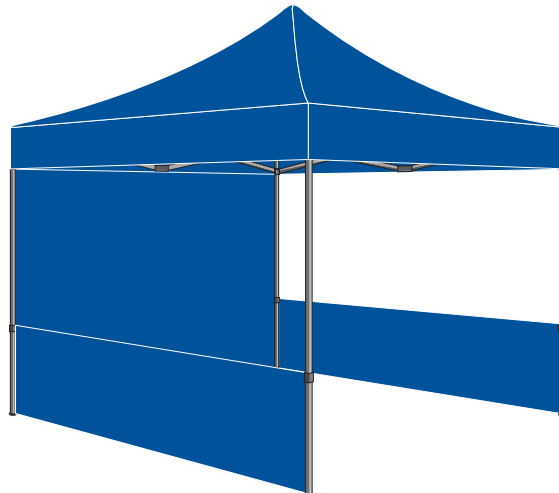

Peak, Valance & Frame

Frame options include coated steel or light weight aluminum

Peak, Valance, Frame & Sidewalls

Frame options include coated steel or light weight aluminum. Can be purchased with one or two side walls.

Peak, Valance, Frame, Sidewalls & Full Back Wall

Frame options include coated steel or light weight aluminum. Can be purchased with one or two sidewalls, and full or half back wall.